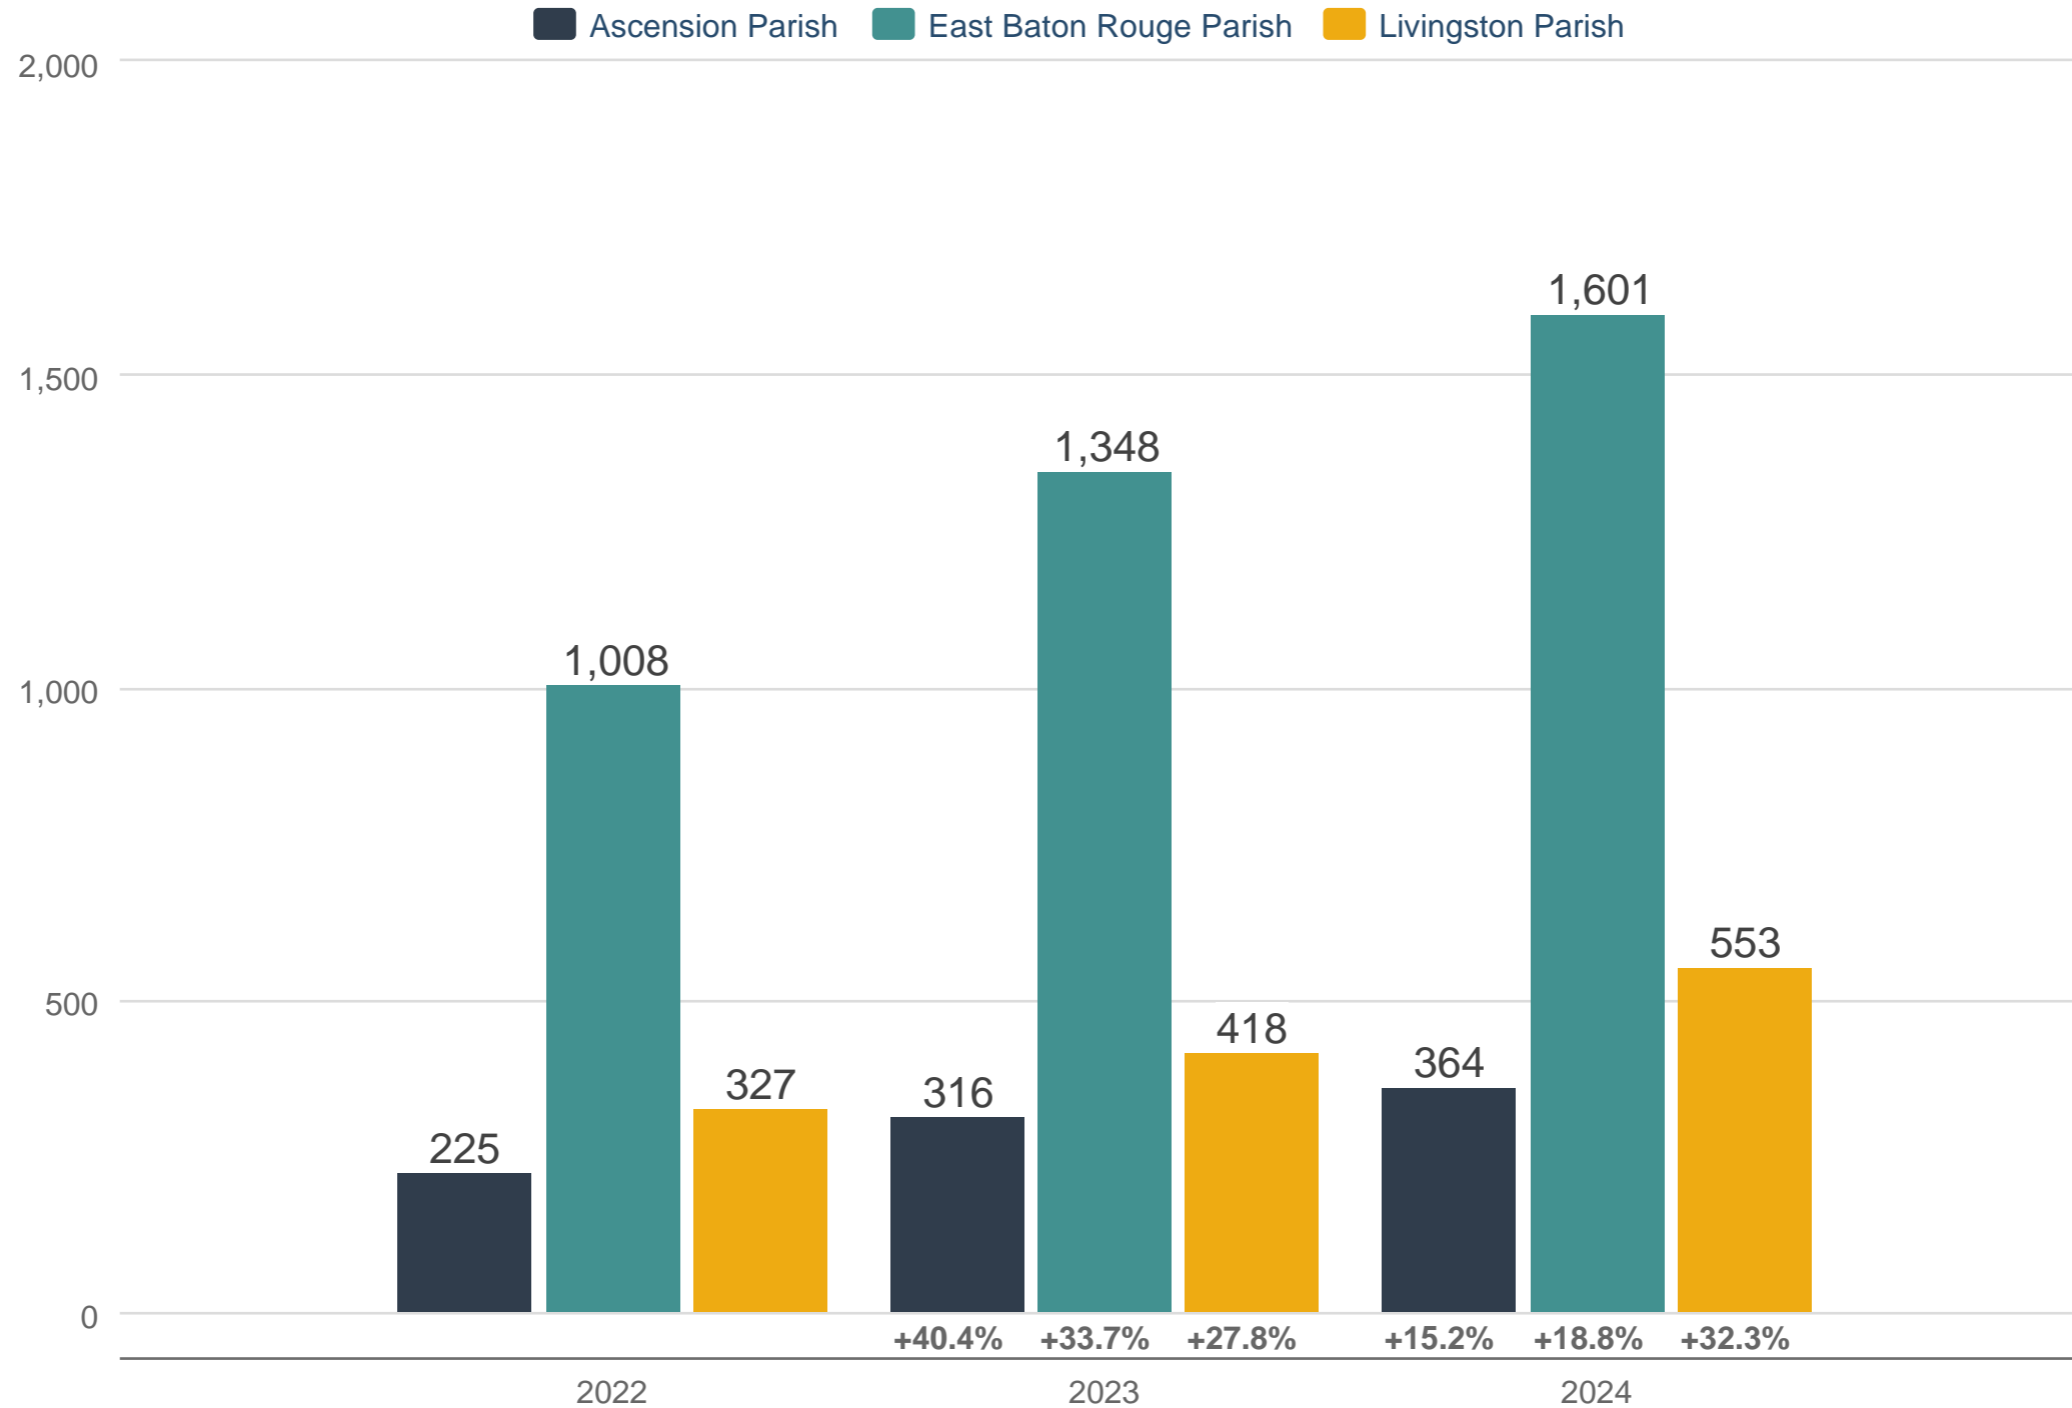

### November Homes for Sale

Ascension Parish & East Baton Rouge Parish & Livingston Parish

Each data point is 12 months of activity. Data is from December 22, 2024.