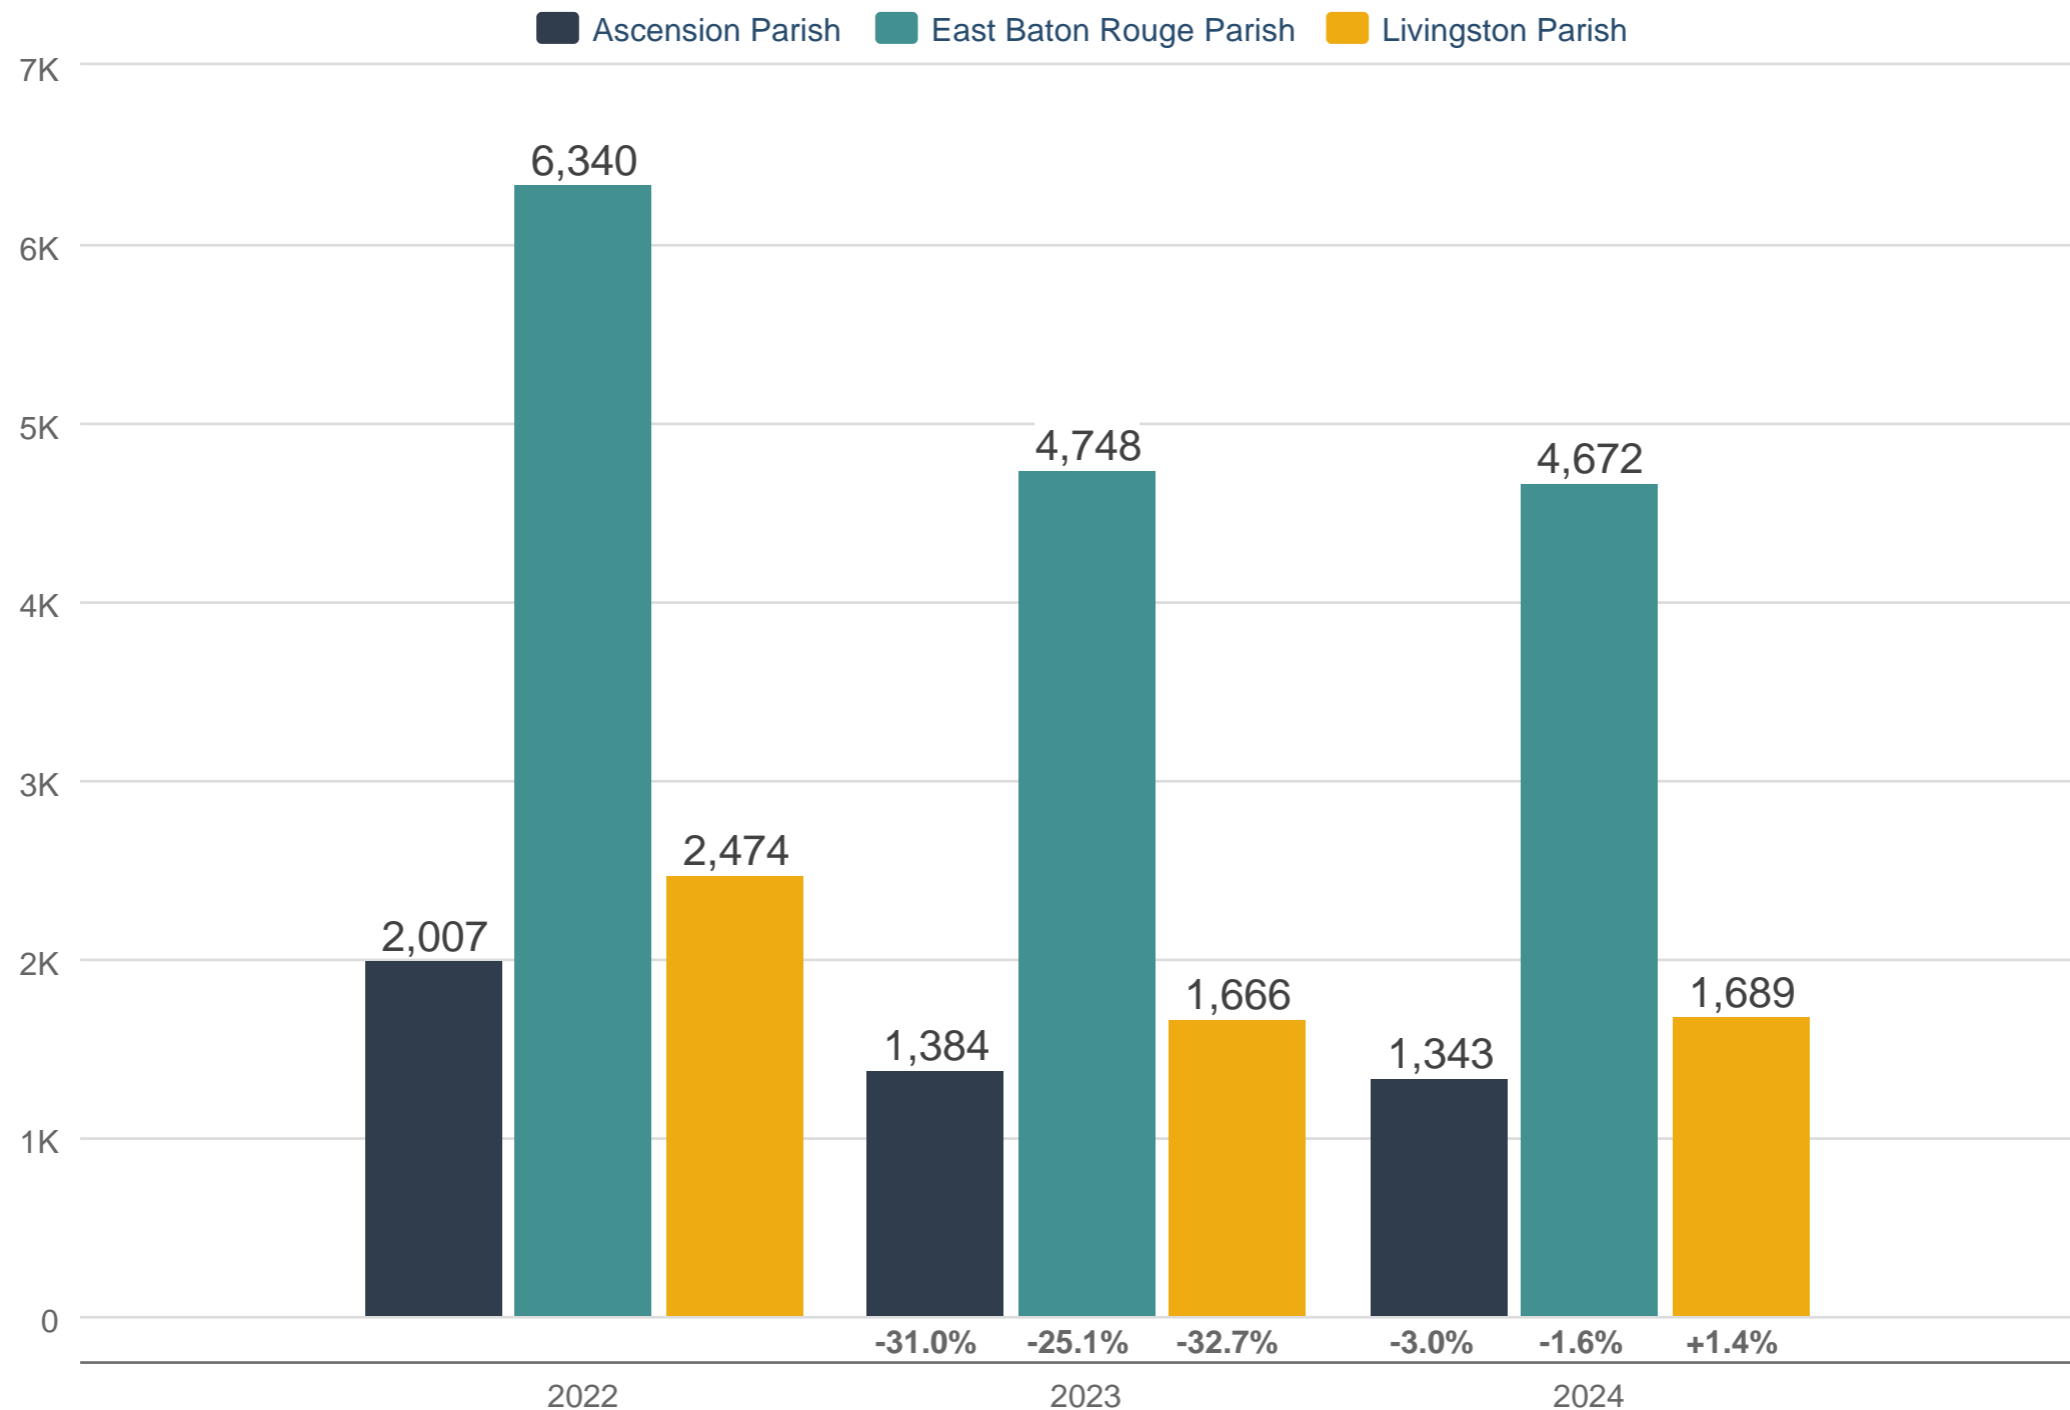

November Closed Sales

Ascension Parish & East Baton Rouge Parish & Livingston Parish

Each data point is 12 months of activity. Data is from December 31, 2024.