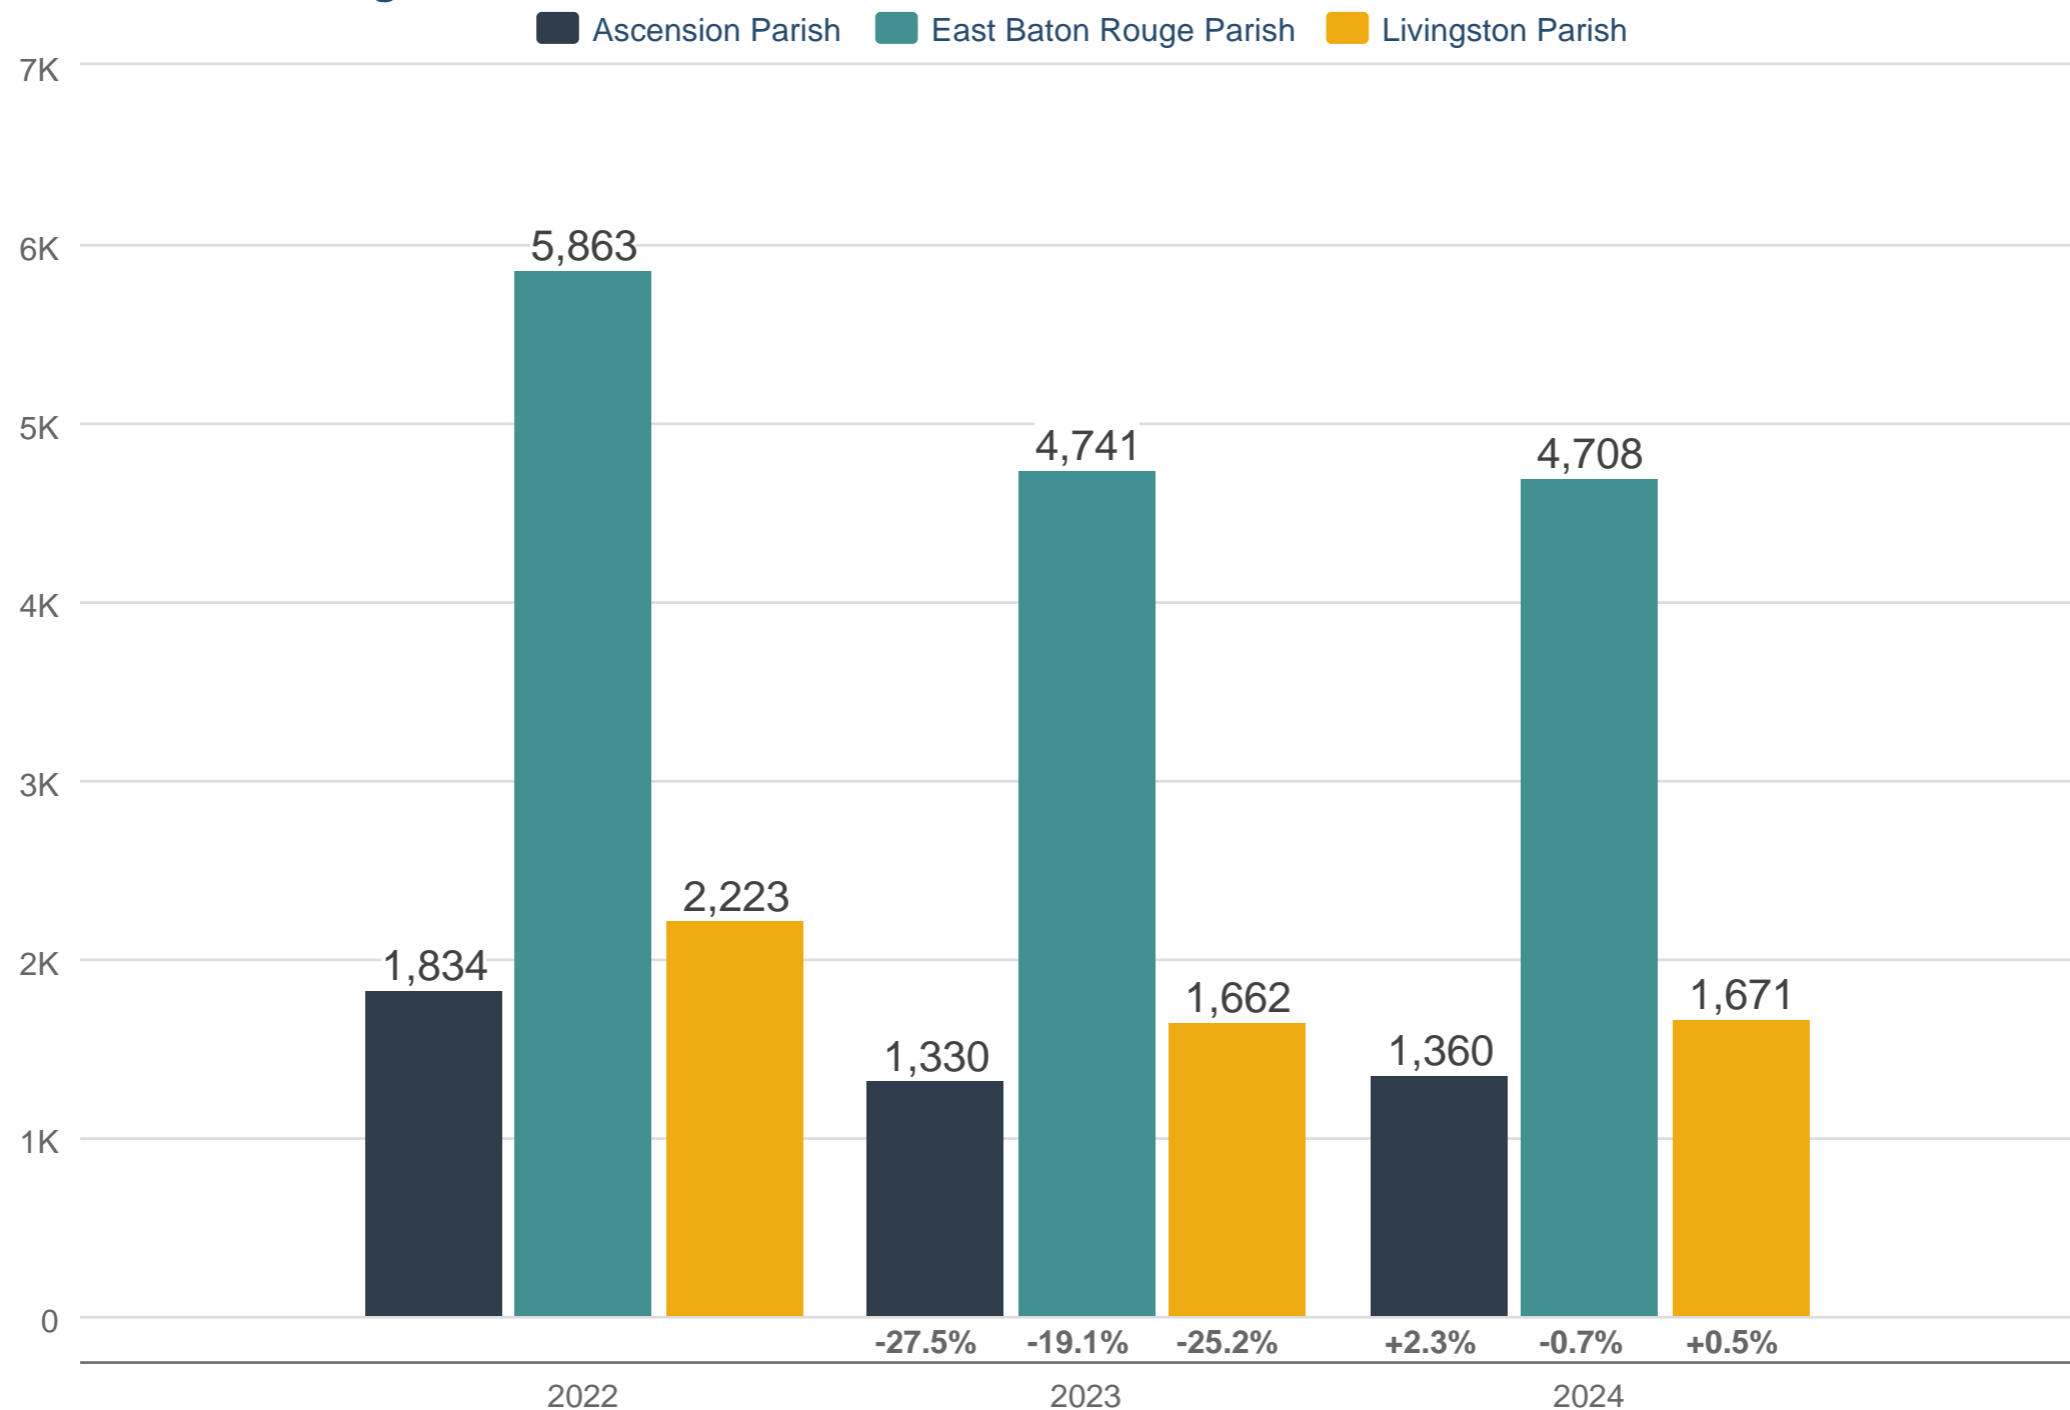

November Pending Sales

Ascension Parish & East Baton Rouge Parish & Livingston Parish

Each data point is 12 months of activity. Data is from December 22, 2024.